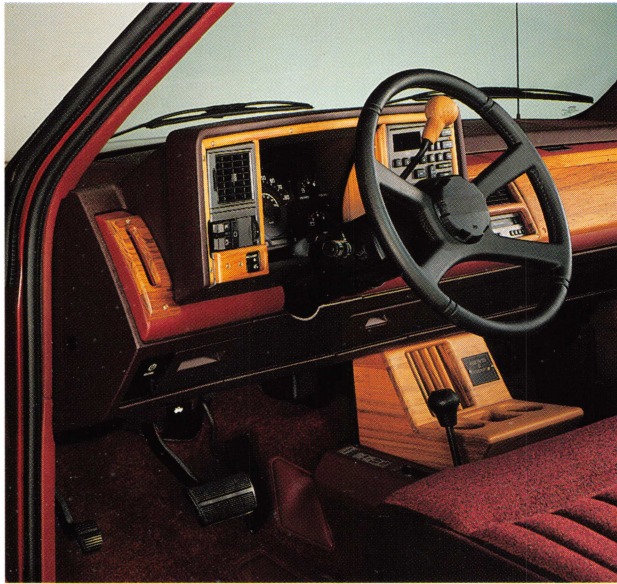

ST-35 Package

(Available only on crew cab models, includes all equipment on ST-10 and ST-30 packages!)

- Two deluxe reclining captain's chairs with armrests or, two captain's chairs and matching rear sofa.

Full-Size Pickups

work hard, play hard

The full-size GMC Sierra is one tough breed of truck. Enhance that breed with Starcraft's superb quality and handcraftsmanship and the result is a truck of impeccable character that is as versatile as it is rugged. You want a pickup with distinctive styling that stands out in the crowd. You need a pickup that's just as at home hauling feed from town as it is taking the family out camping. You need a Starcraft!

Starcraft customizes a variety of trucks in packages to suit any taste. From short beds to long beds, crew cabs to bonus cabs, let Starcraft build you a truck as distinctive as your personal transportation needs. Whether you choose the functional yet stylish features of the basic package ST-10, or the ultimate luxury and comfort of the renowned package ST-30 and ST-35, Starcraft has the truck for you.

The Starcraft Startop

Superior design and construction makes the Startop the strongest, best looking truck cap available today. The Starcraft Startop gives your GM pickup the look of a Blazer or Jimmy with its clean, automotive styling. The Startop is built with rugged, fiberglass/Klegecell composite, unlike other materials that require odd shapes to add structural strength. All windows are built tough and strong with genuine, deep-tinted, automotive safety glass. The tailgate window has a locking feature with an emergency interior release handle. Each Startop is painted with factory coded paint to exactly match the color of your truck. Your truck's outside cargo lamp lights the interior of the Startop through a transparent panel.