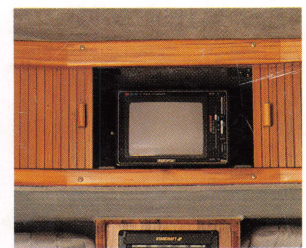

Power seats with adjustable lumbar support add comfort to your driving experience.

Radar detectors are built into a solid teakwood overhead console for the ultimate control.

This color TV and VCP are located behind teakwood tabour doors in the Suburban raised-roof option.