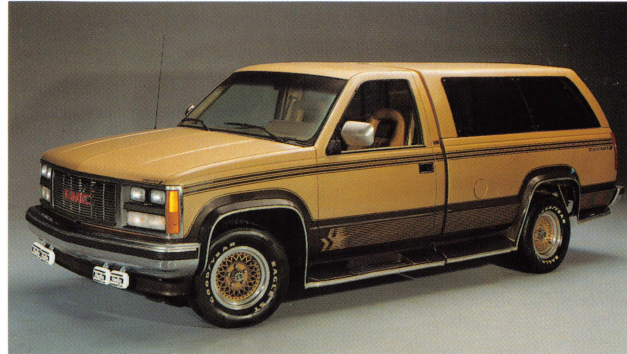

**Starcraft trucks...
for people
who love trucks**

STARCRAFT  [®]
Quality and Integrity Since 1903

The Starcraft Suburban

Combine the rugged utility of the GMC Suburban with the incomparable luxury of Starcraft appointments, and you're driving the ultimate all-purpose vehicle on the road today – the Starcraft Suburban! This truck really pulls its weight. Whether the Starcraft Suburban is riding a fence-line all day, or taking six people out on the town in comfort and elegance, its versatility can't be matched. It's the perfect truck for the landowner, rancher, RV vacationer or outdoor enthusiast. When it comes to towing heavy trailers or big boats, the Starcraft Suburban has the power and luxury for the longest excursions.

ST-35 Package

(Available only on crew cab models, includes all equipment on ST-10 and ST-30 packages!)

- Two deluxe reclining captain's chairs with armrests or, two captain's chairs and matching rear sofa.

Full-Size Pickups

work hard, play hard

The full-size GMC Sierra is one tough breed of truck. Enhance that breed with Starcraft's superb quality and handcraftsmanship and the result is a truck of impeccable character that is as versatile as it is rugged. You want a pickup with distinctive styling that stands out in the crowd. You need a pickup that's just as at home hauling feed from town as it is taking the family out camping. You need a Starcraft!

Starcraft customizes a variety of trucks in packages to suit any taste. From short beds to long beds, crew cabs to bonus cabs, let Starcraft build you a truck as distinctive as your personal transportation needs. Whether you choose the functional yet stylish features of the basic package ST-10, or the ultimate luxury and comfort of the renowned package ST-30 and ST-35, Starcraft has the truck for you.