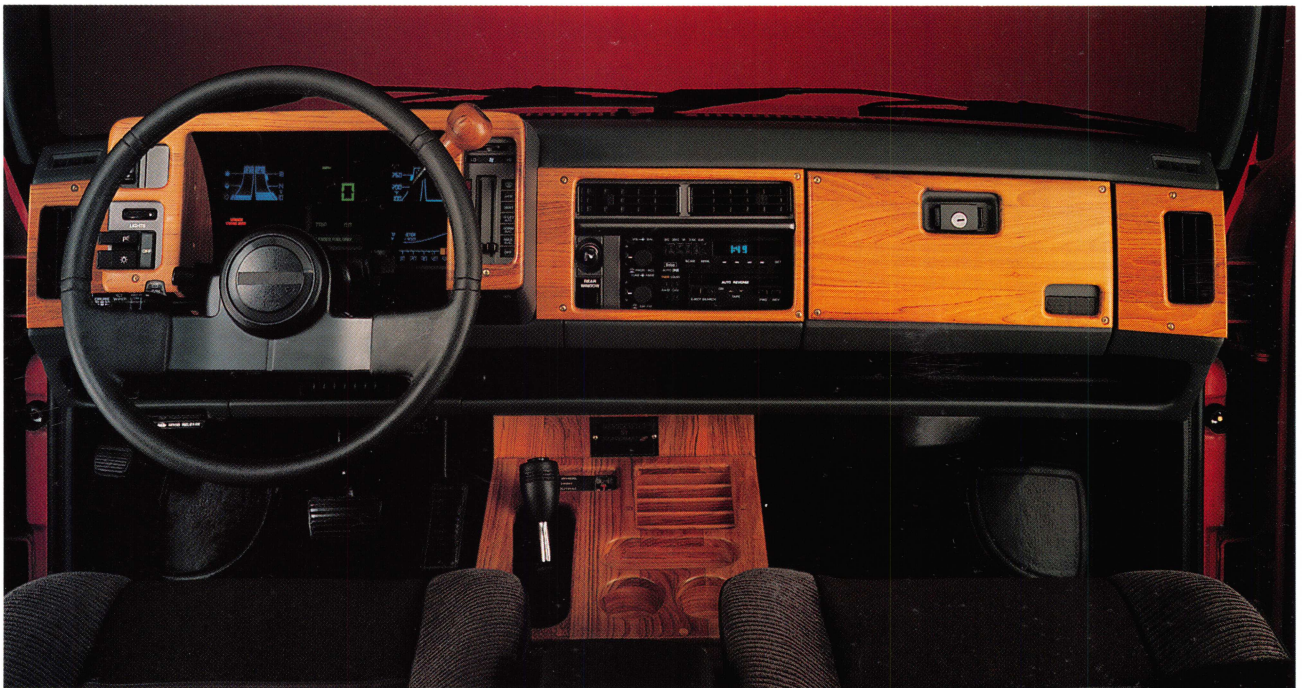

Trucks to enhance your lifestyle

Starcraft understands people who love trucks. Your truck is more to you than just a way to get around – it's a way of life! We know that your truck is like a comfortable old friend that never lets you down. You need a truck that can pull your RV up a steep grade, or trailer the horses to your daughter's next show. But most of all, you need a truck you can depend on. Whether you need to get your family home safe in a driving blizzard, or just take the soccer team to practice, Starcraft builds a truck to fit your lifestyle.

Anyone who thinks a truck can't be as stylish as it is tough, hasn't slipped behind the wheel of a Starcraft. There's not a truck on the road today that can surpass Starcraft's uncompromising dedication to quality. Our trucks are built right the first time and guaranteed with a no-nonsense warranty that's written in plain English. You can count on the finest parts and service, now, and in the future. After all, Starcraft's reputation for customer satisfaction dates back to 1903. Your Starcraft dealer will help you design your dream truck.

S-15 Jimmys and Pickup Trucks

Small trucks...loads of luxury